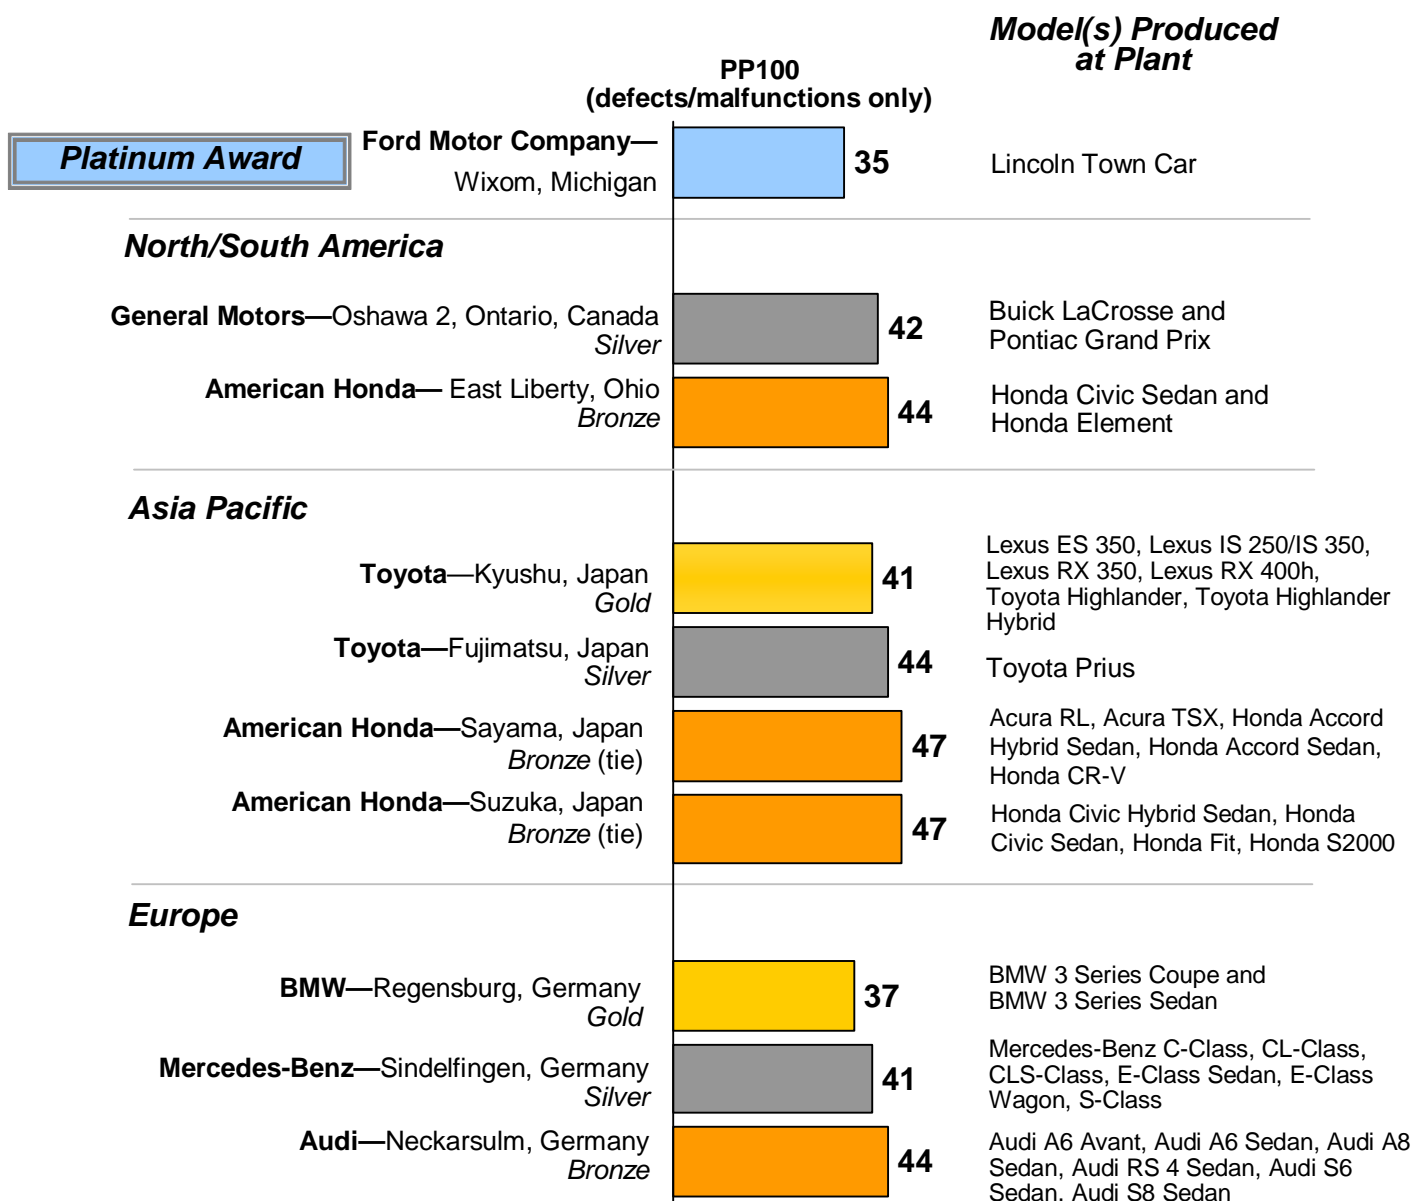

J.D. Power and Associates 2007 Initial Quality StudySM (IQS)

2007 Assembly Plant Quality Award Recipients Based on Vehicles Produced for U.S. Market

Source: J.D. Power and Associates 2007 Initial Quality StudySM