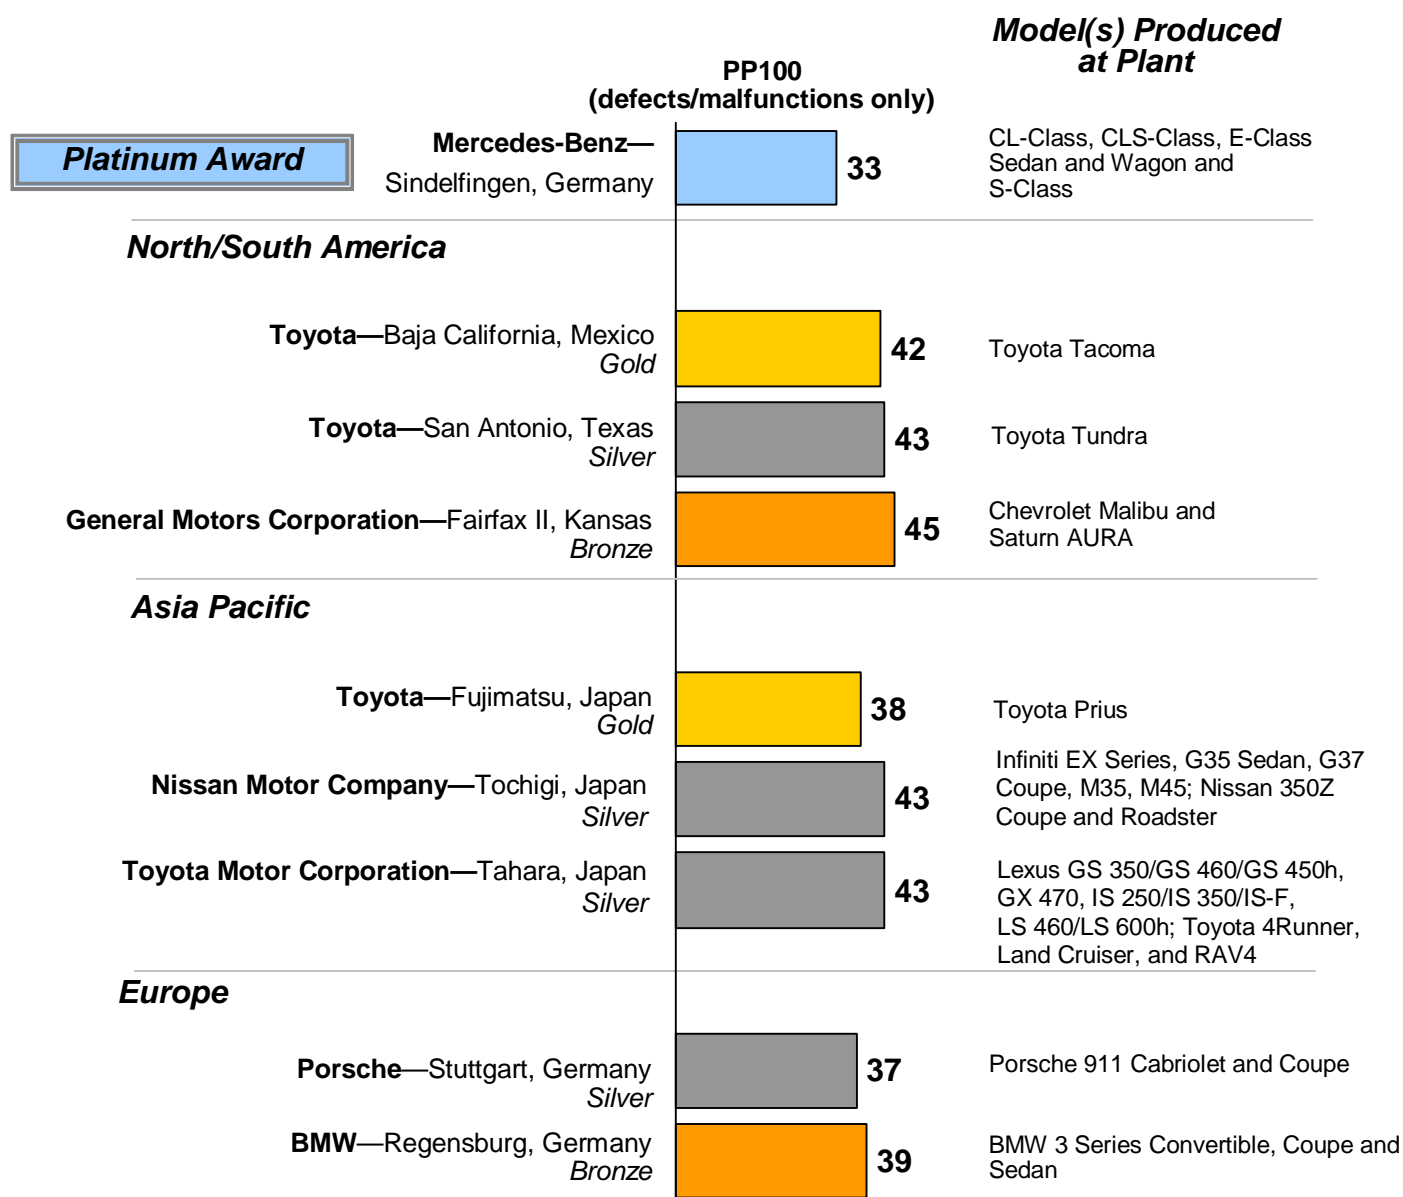

J.D. Power and Associates 2008 Initial Quality StudySM (IQS)

2008 Assembly Plant Quality Award Recipients Based on Vehicles Produced for U.S. Market

Source: J.D. Power and Associates 2008 Initial Quality StudySM