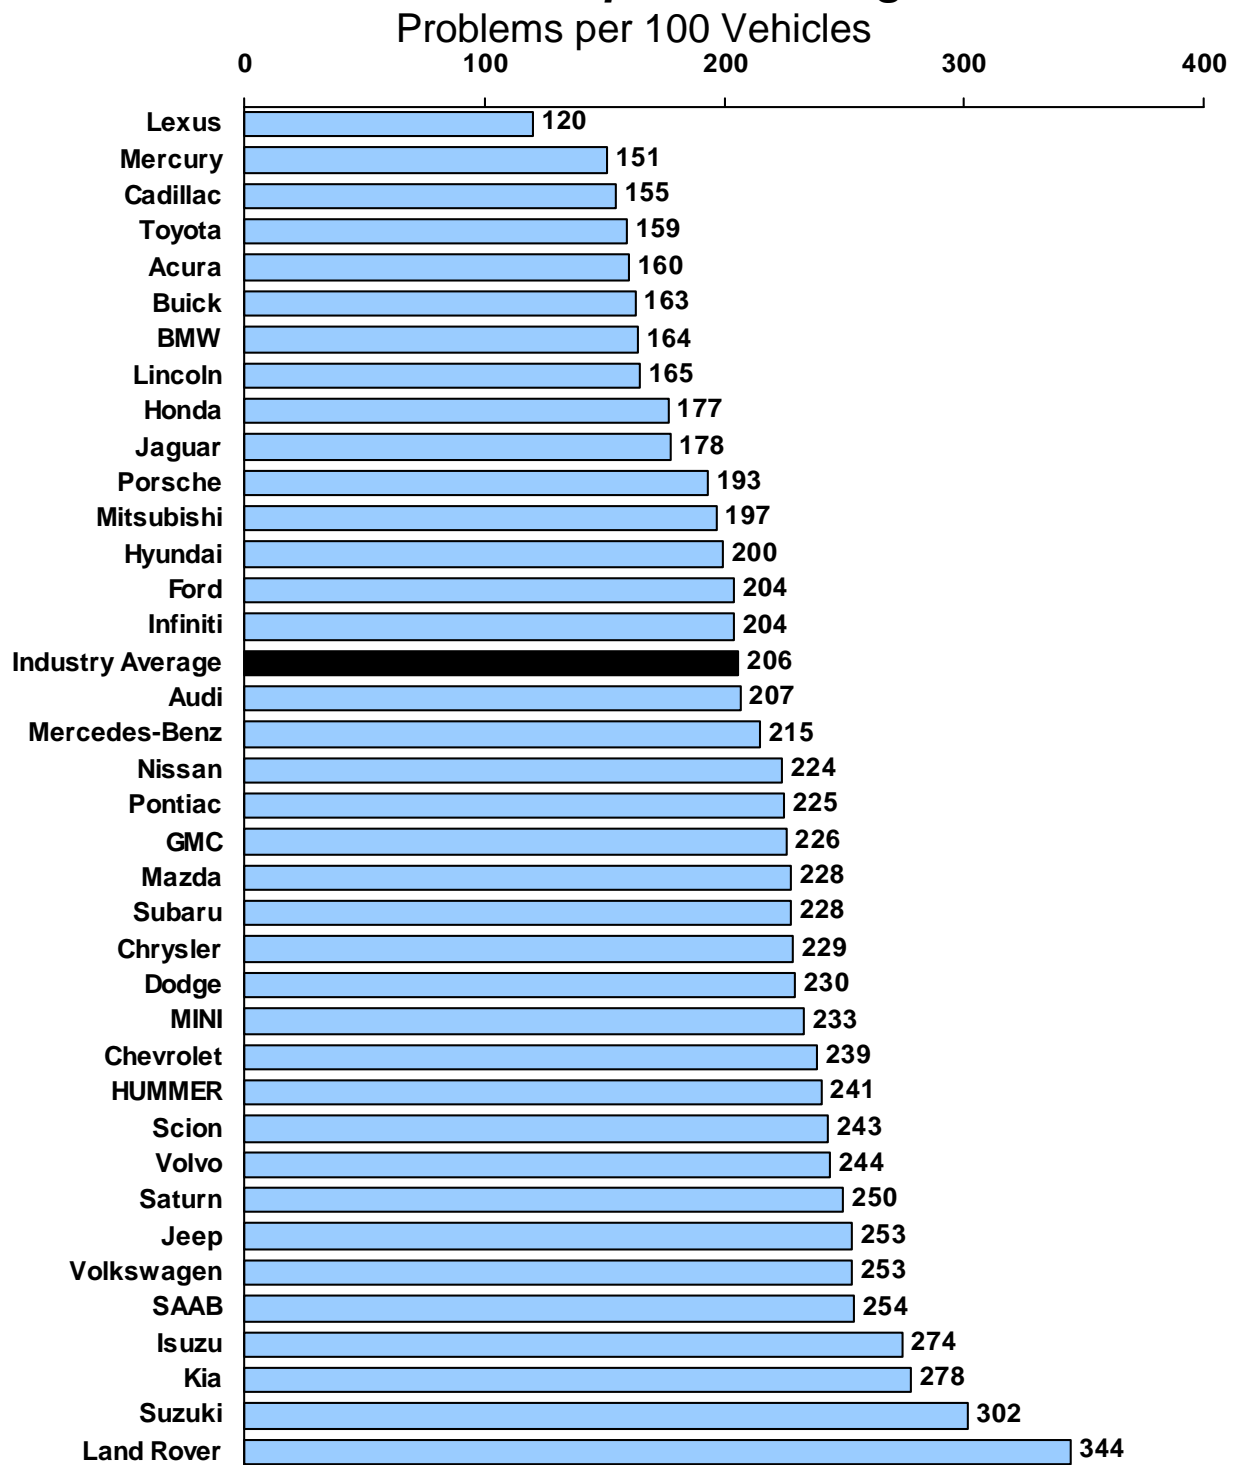

# J.D. Power and Associates 2008 Vehicle Dependability Study<sup>SM</sup> (VDS)

## 2008 Nameplate Ranking

Note: Maserati is included in the study but not ranked due to small sample size.

Source: J.D. Power and Associates 2008 Vehicle Dependability Study<sup>SM</sup>

Charts and graphs extracted from this press release must be accompanied by a statement identifying J.D. Power and Associates as the publisher and the J.D. Power and Associates 2008 Vehicle Dependability Study<sup>SM</sup> as the source. Rankings are based on numerical scores, and not necessarily on statistical significance. No advertising or other promotional use can be made of the information in this release or J.D. Power and Associates study results without the express prior written consent of J.D. Power and Associates.