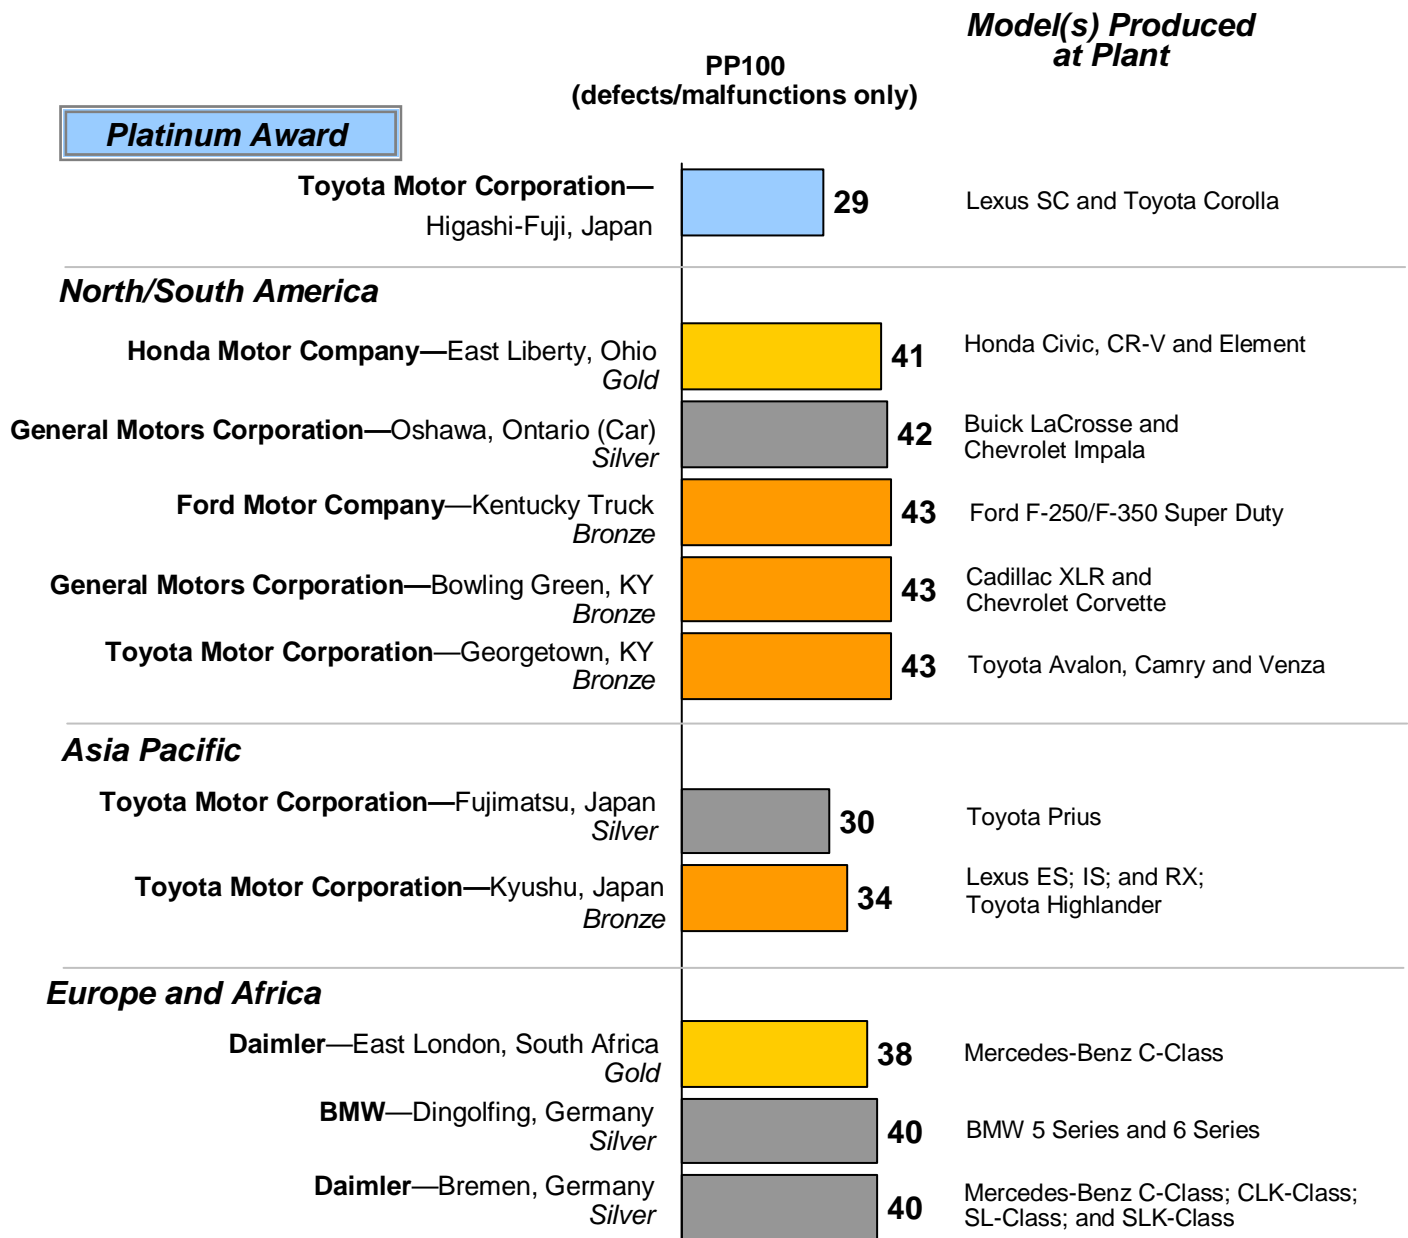

J.D. Power and Associates 2009 Initial Quality StudySM (IQS)

2009 Assembly Plant Quality Award Recipients Based on Vehicles Produced for U.S. Market

Source: J.D. Power and Associates 2009 Initial Quality StudySM