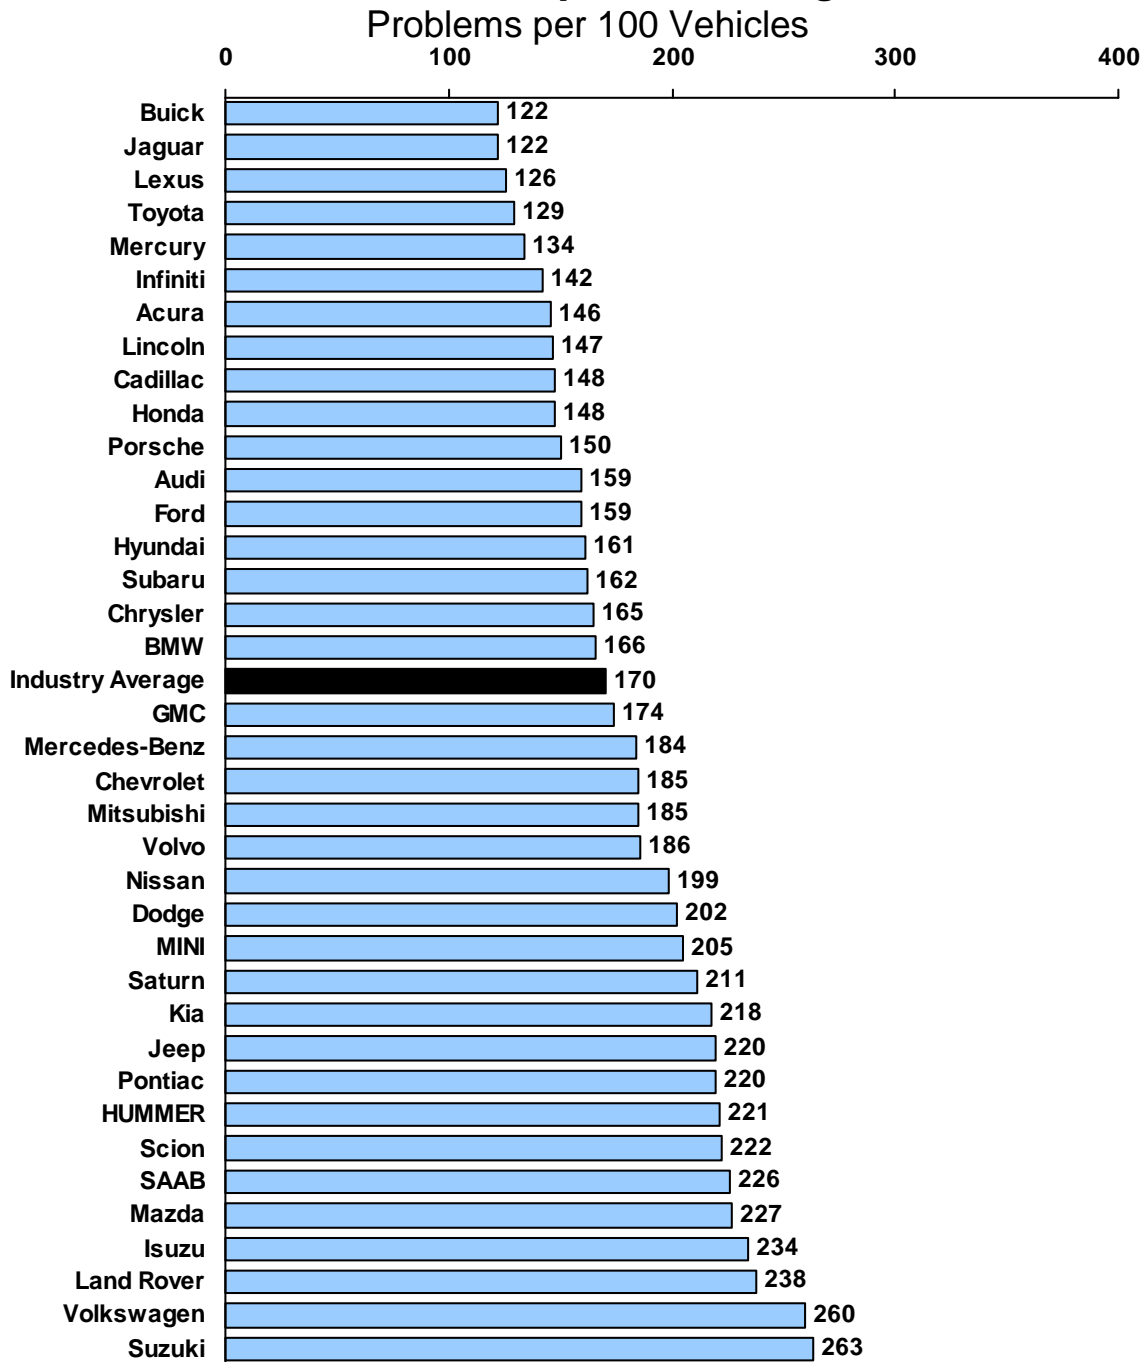

J.D. Power and Associates 2009 Vehicle Dependability StudySM (VDS)

2009 Nameplate Ranking

Source: J.D. Power and Associates 2009 Vehicle Dependability StudySM

Charts and graphs extracted from this press release must be accompanied by a statement identifying J.D. Power and Associates as the publisher and the J.D. Power and Associates 2009 Vehicle Dependability StudySM as the source. Rankings are based on numerical scores, and not necessarily on statistical significance. No advertising or other promotional use can be made of the information in this release or J.D. Power and Associates study results without the express prior written consent of J.D. Power and Associates.