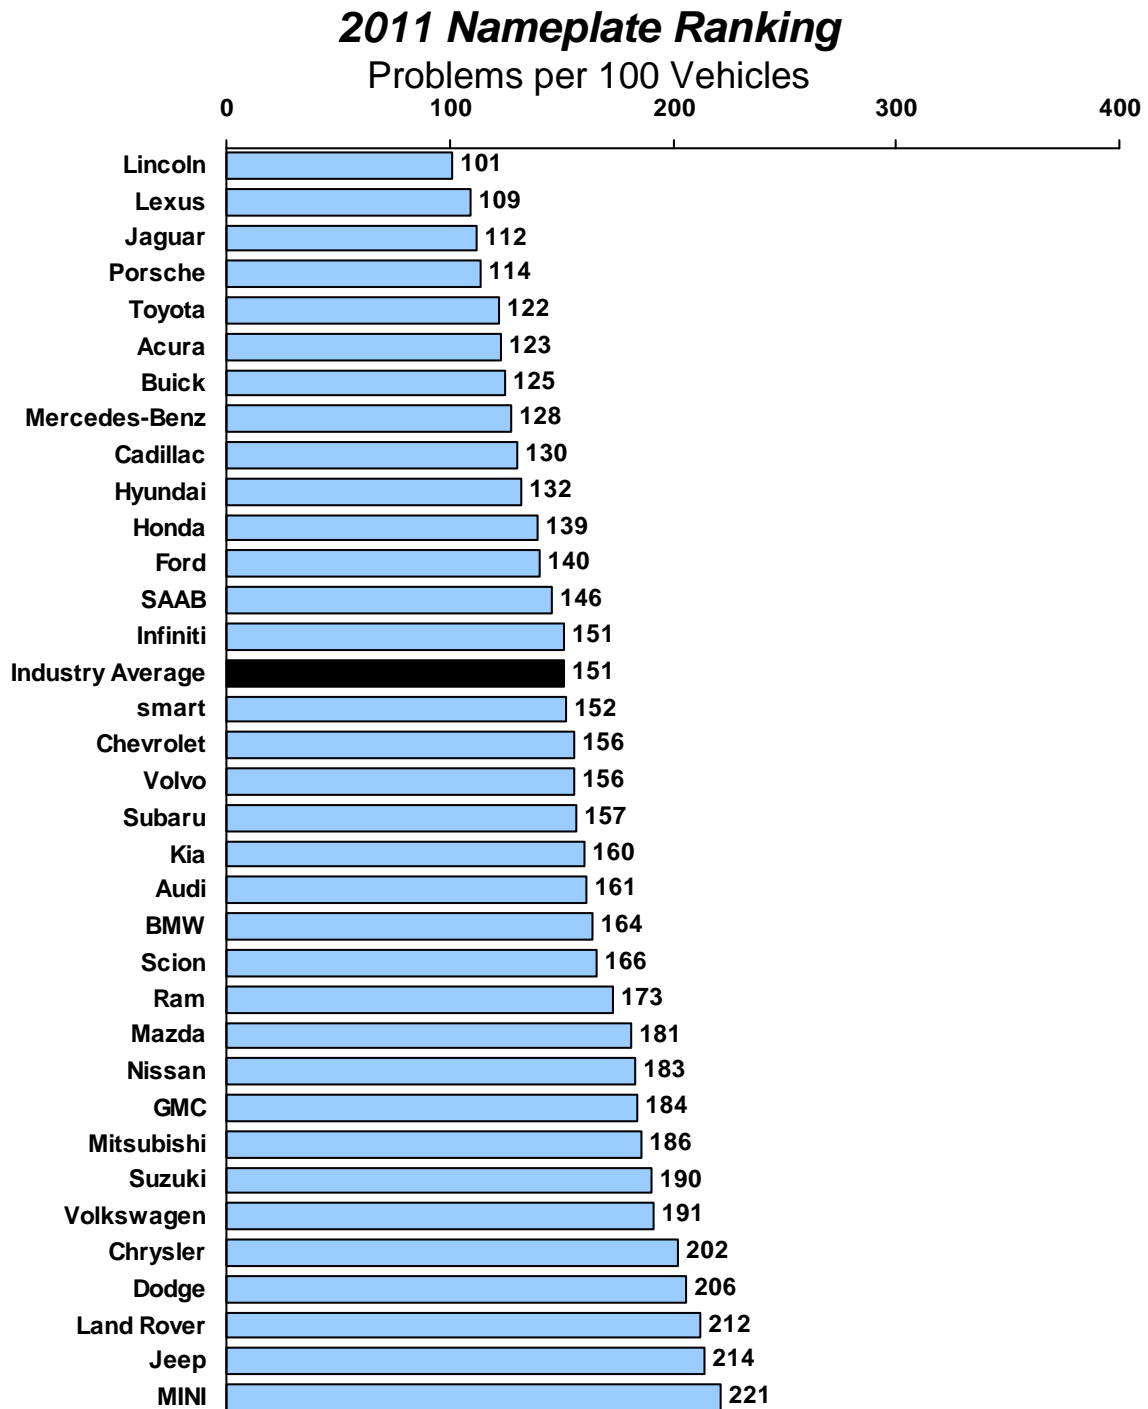

J.D. Power and Associates 2011 U.S. Vehicle Dependability StudySM (VDS)

Source: J.D. Power and Associates 2011 U.S. Vehicle Dependability StudySM

Charts and graphs extracted from this press release must be accompanied by a statement identifying J.D. Power and Associates as the publisher and the J.D. Power and Associates 2011 U.S. Vehicle Dependability StudySM as the source. Rankings are based on numerical scores, and not necessarily on statistical significance. No advertising or other promotional use can be made of the information in this release or J.D. Power and Associates study results without the express prior written consent of J.D. Power and Associates.